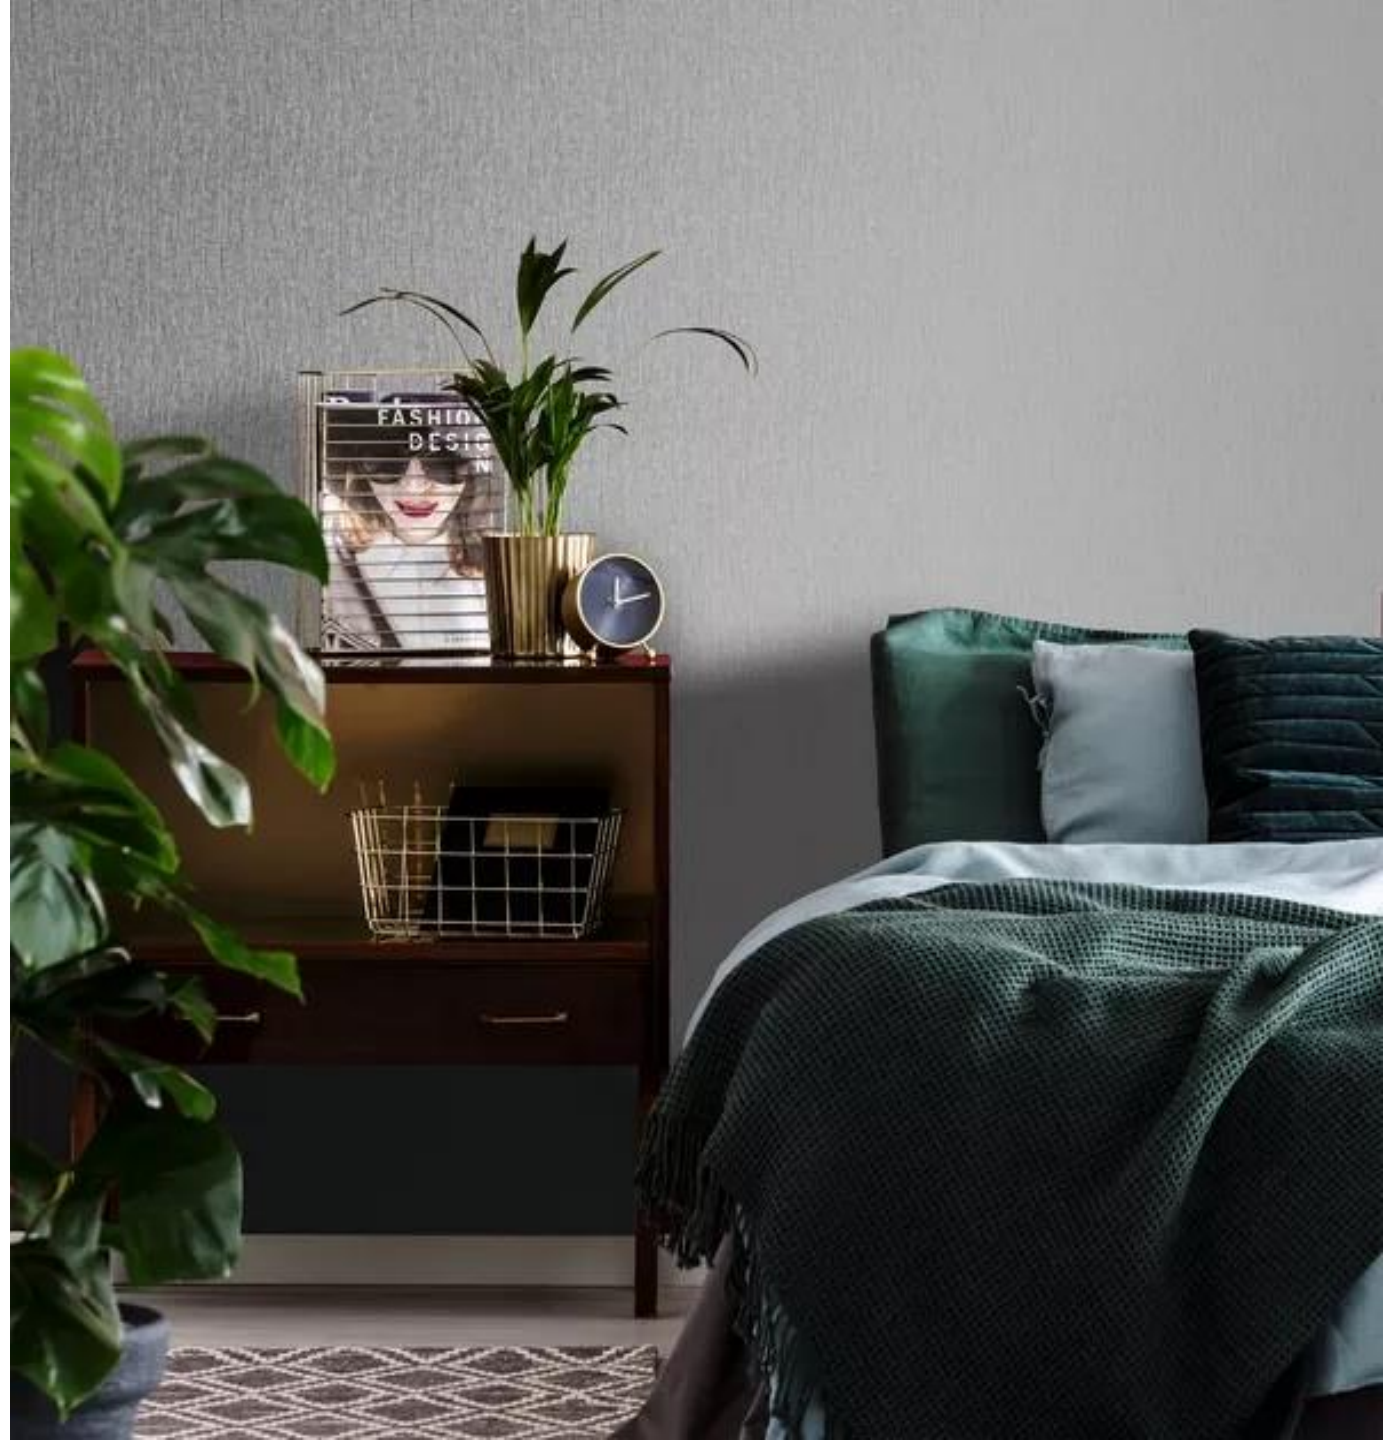

Color: Gris plata.

Efecto: Estrías.

Case: Salteado 64/32cm

-Se puede despegar fácilmente en seco

-Lavable

-Mucha resistencia a la luz

-Se tiene que encolar la pared y no el papel

The image shows three overlapping sheets of textured paper. The leftmost sheet is a light beige color with a vertical crease down the center. The middle sheet is a medium brown color with a similar vertical crease. The rightmost sheet is a light grey color. Each sheet has a distinct, wavy, organic texture. The sheets are arranged in a fan-like pattern, with the rightmost sheet partially covering the middle one, and the middle one covering the left one.